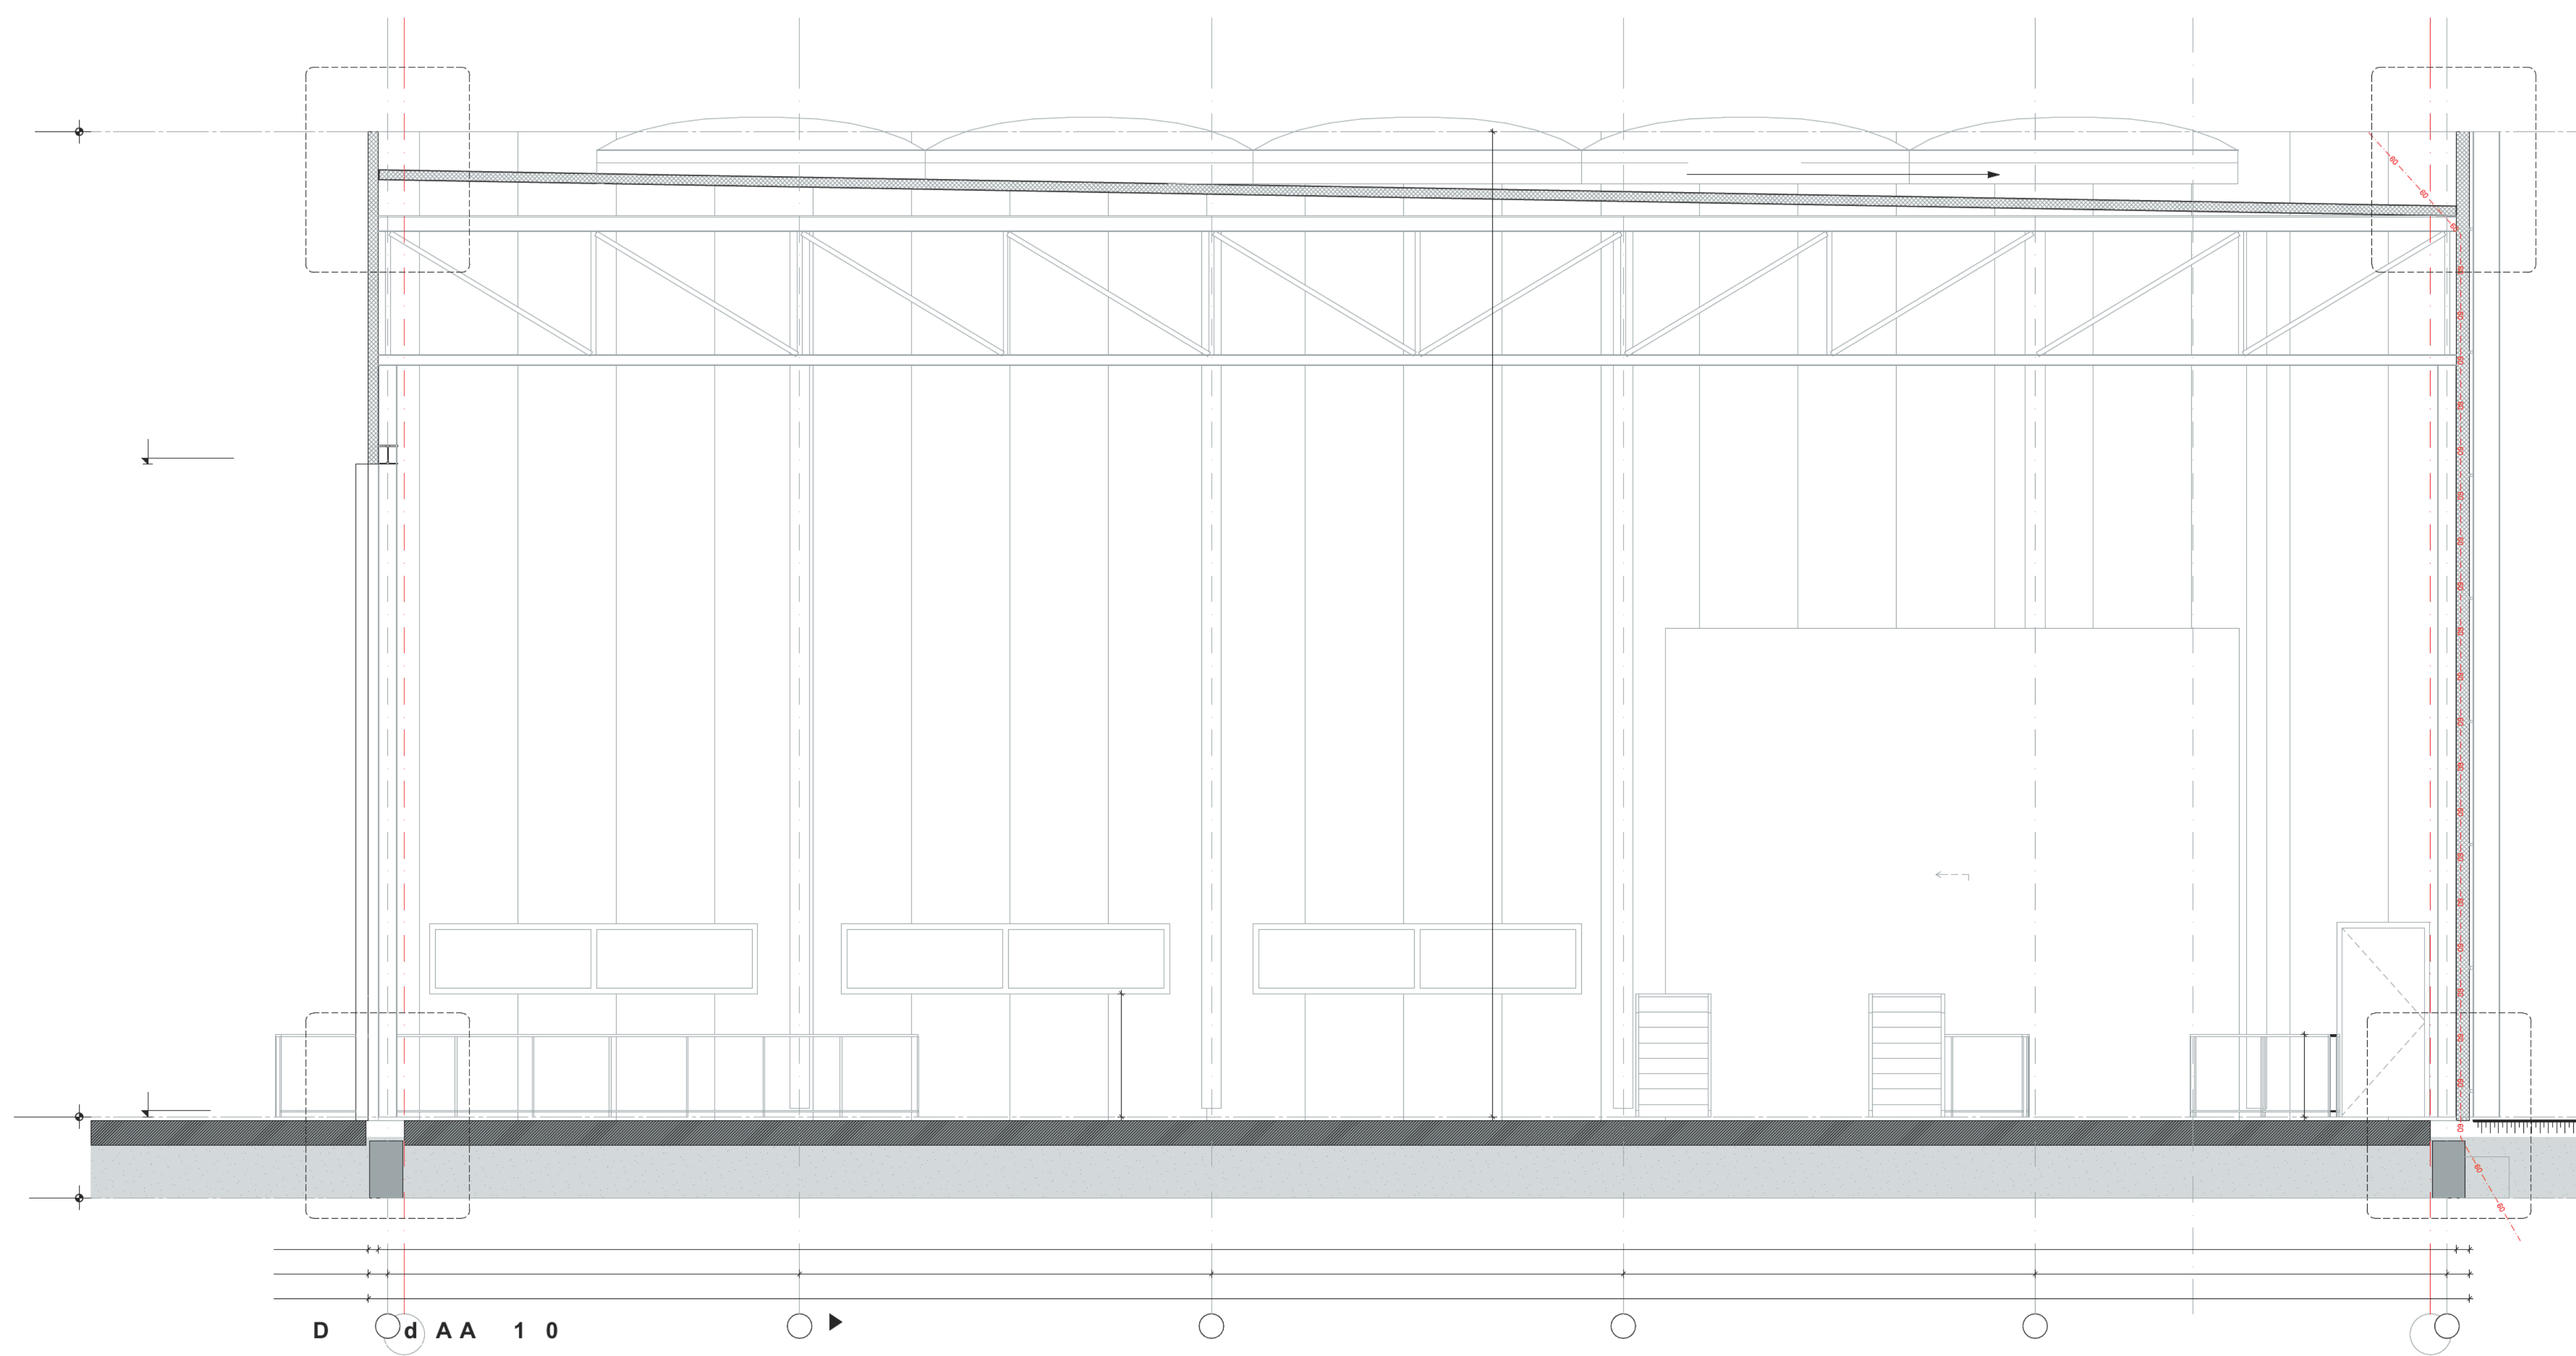

D d B 150

D d AA 10

Architectural drawing details including a legend, a site plan, and a title block.

Legend:

- Color-coded boxes for material or finish specifications.

Site Plan:

Architectural drawing showing the building's location within a site plan, including a north arrow and a scale bar.